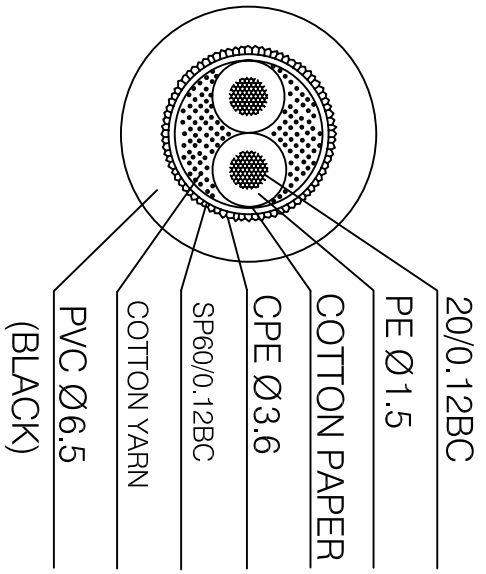

CHK PROFESSIONAL MICROPHONE CABLE (BALANCED & DOUBLE SHIELDED)

2 DIMENSIONS IN MILLIMETERS
3rd ANGLE PROJECTION
SCALE: N.T.S.

DRAWN PYQ MATERIAL: AS SHOWN

1	1st DRAWN	17/12/15	CHECKED PCS	FINISH: AS MOULDED
5	AMEND	DATE		

TOLERANCES
NO DECIMAL PLACE ± 0.5
1 DECIMAL PLACE ± 0.2
2 DECIMAL PLACES ± 0.1
DIAMETER HOLES ± 0.1
ANGLES ± 1/2 DEGREE
(UNLESS OTHERWISE STATED)

TITLE: CHK Professional Microphone Cable
1/4" to 14" RA, 18 AWG, 25'
DRWG NO.: CM-1024