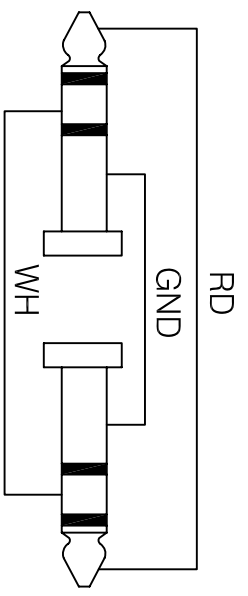

CHK PROFESSIONAL MICROPHONE CABLE (BALANCED & DOUBLE SHIELDED)

2 DIMENSIONS IN MILLIMETERS
3rd ANGLE PROJECTION
SCALE: N.T.S.

DRAWN PYQ MATERIAL: AS SHOWN

1	1st DRAWN	17/12/15	CHECKED PCS	FINISH: AS MOULDED
5	AMEND	DATE		

TOLERANCES
NO DECIMAL PLACE ± 0.5
1 DECIMAL PLACE ± 0.2
2 DECIMAL PLACES ± 0.1
DIAMETER HOLES ± 0.1
ANGLES ± 1/2 DEGREE
(UNLESS OTHERWISE STATED)

TITLE: CHK Professional Microphone Cable
1/4" to 14" RA, 18 AWG, 25'
DRWG NO.: CM-1024